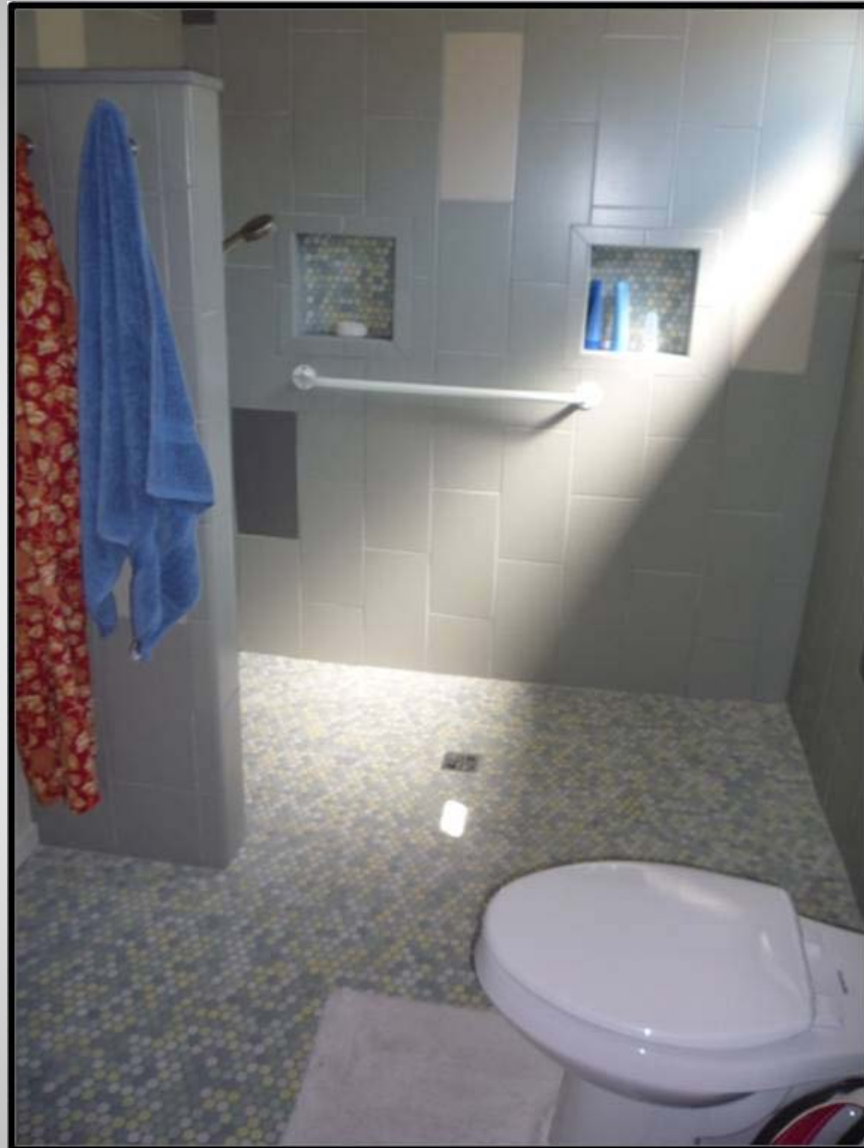

Roll-In Shower with Grab Bars, Pedestal Sink for Wheelchair Access

Roll-In Shower for Wheelchair Access

Mechanical Lift for Shower

Mechanical Lift for Shower

Mechanical Lift, Roll-In Shower

In-Home Ceiling Lift

This lift system provides transfer assistance for an individual with disabilities. A track is mounted onto the ceiling, and in-line skate wheels are used to roll the lift along the track. Transfers can be made from bed to wheelchair, toilet, bath, etc.

Wheelchair Access under Sink

Wheelchair Access to Stove

Corner Desk and Cabinet Access

Wheelchair Access to Stove

Wheelchair Access under Sink

Roll-In Shower with Grab Bar, Bench, and Detachable Flexible Hose

Roll-In Shower with Grab Bar

Grab Bar, Bench and Detachable Flexible
Hose

Pedestal Sink for Wheelchair Access

Roll-In Shower with Grab Bar

Pedestal Sink and Roll-In Shower