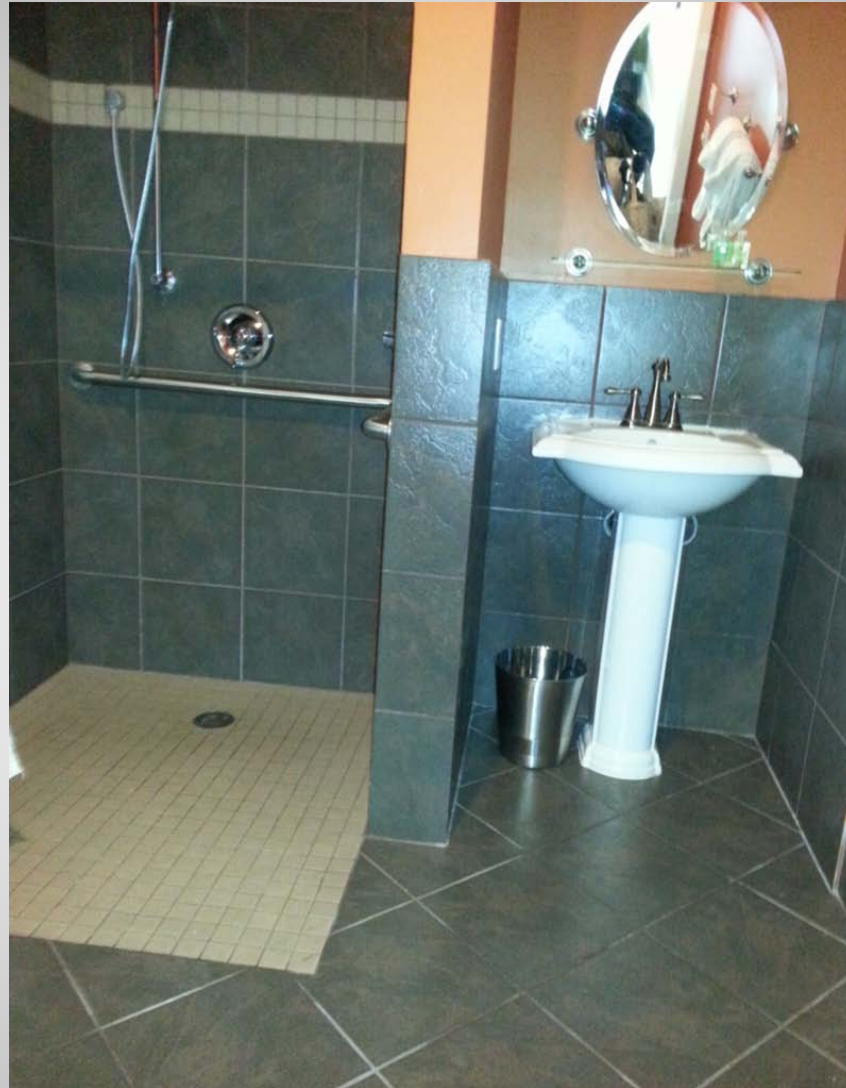

Roll-In Shower with Grab Bars, Pedestal Sink for Wheelchair Access

Roll-In Shower for Wheelchair Access

Mechanical Lift for Shower

Mechanical Lift for Shower

Mechanical Lift, Roll-In Shower

In-Home Ceiling Lift

This lift system provides transfer assistance for an individual with disabilities. A track is mounted onto the ceiling, and in-line skate wheels are used to roll the lift along the track. Transfers can be made from bed to wheelchair, toilet, bath, etc.

Wheelchair Access under Sink

Wheelchair Access to Stove

Corner Desk and Cabinet Access

Wheelchair Access to Stove

Wheelchair Access under Sink

Roll-In Shower with Grab Bar, Bench, and Detachable Flexible Hose

Roll-In Shower with Grab Bar

Grab Bar, Bench and Detachable Flexible
Hose

Pedestal Sink for Wheelchair Access

Roll-In Shower with Grab Bar

Pedestal Sink and Roll-In Shower